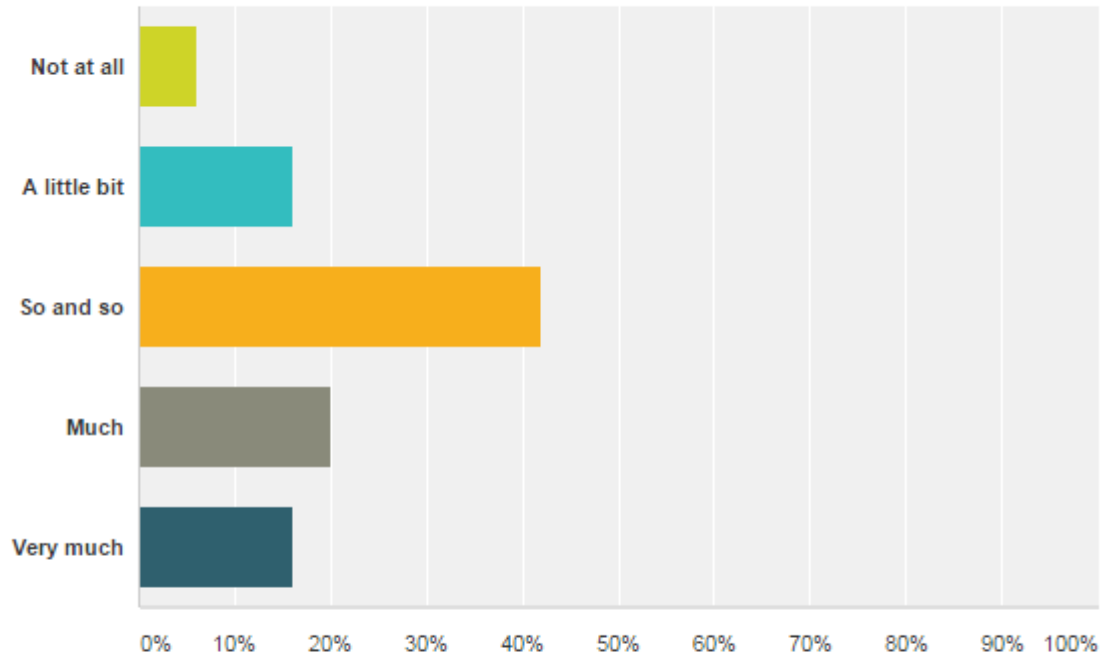

How difficult does it sound the establishment of a new enterprise to you?

Answered: 50 Skipped: 0

Answer Choices	Responses
Not at all	6.00% 3
A little bit	16.00% 8
So and so	42.00% 21
Much	20.00% 10
Very much	16.00% 8