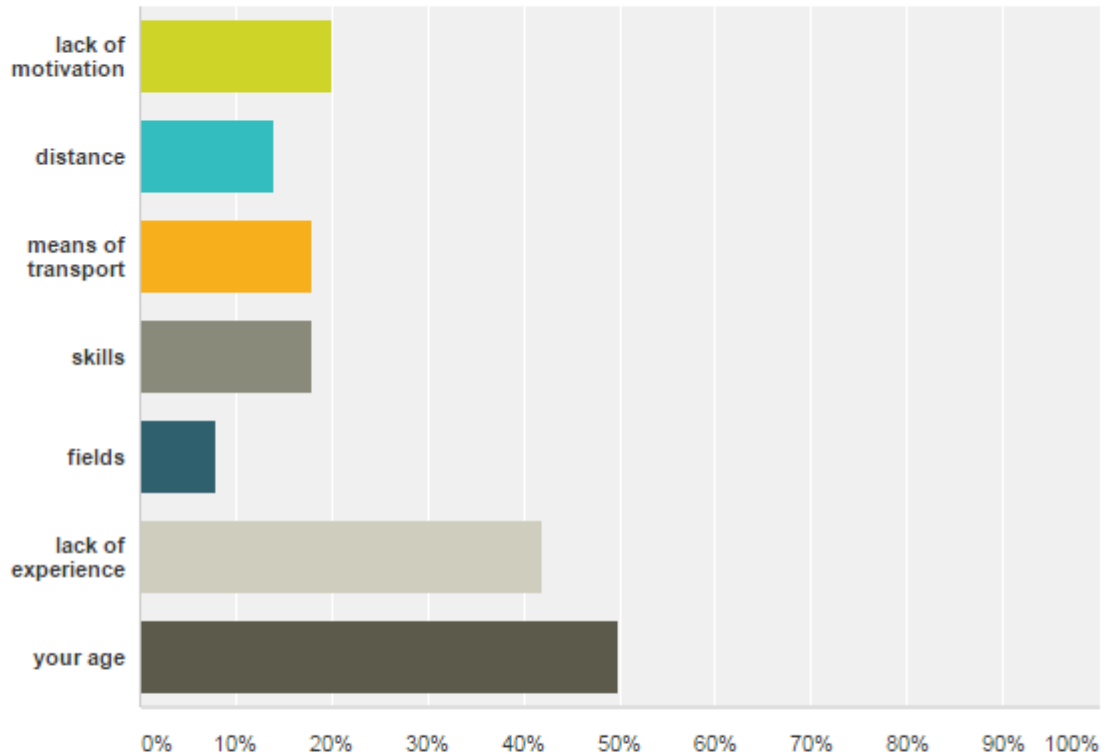

What problems do you have to find a summer or odd job or an internship? (multiple answers)

Answered: 50 Skipped: 0

Answer Choices	Responses
▼ lack of motivation	20.00% 10
▼ distance	14.00% 7
▼ means of transport	18.00% 9
▼ skills	18.00% 9
▼ fields	8.00% 4
▼ lack of experience	42.00% 21
▼ your age	50.00% 25

Showing 1 response

nothing if i have been informed for that first

10/31/2015 6:10 PM [View respondent's answers](#)