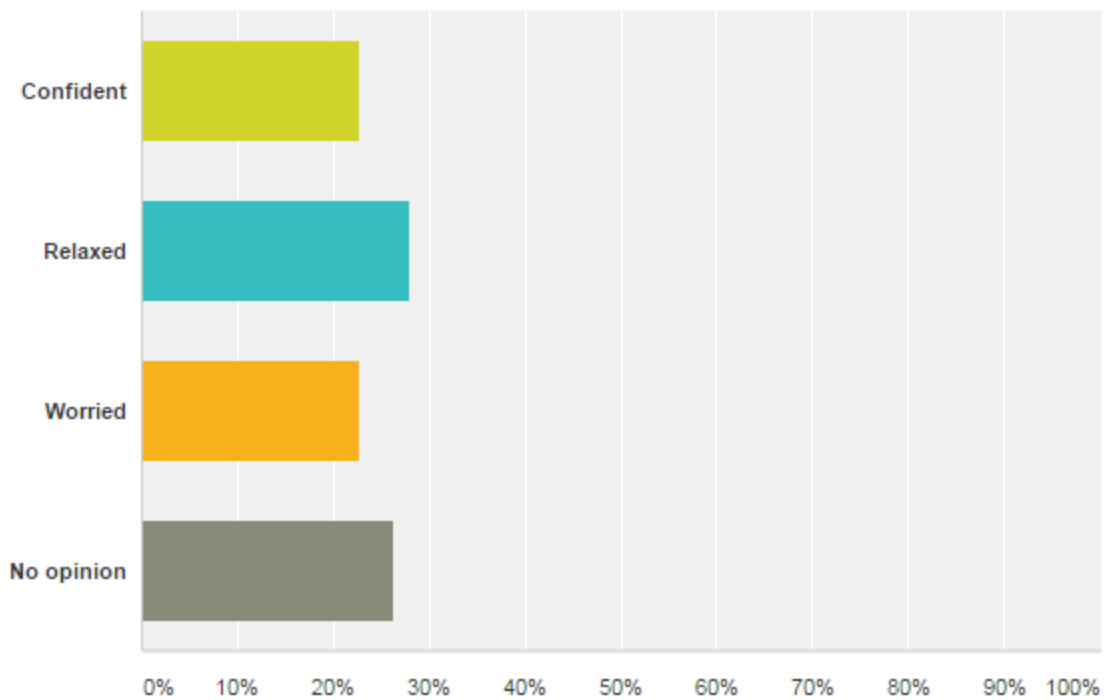

What would incite you to become an entrepreneur? (multiple answers)

Answered: 57 Skipped: 0

Answer Choices	Responses
▼ Willing to be your own boss	50.88% 29
▼ Willing to manage a team	21.05% 12
▼ The passion for new adventures	35.09% 20
▼ The difficulties to find a job	5.26% 3
▼ Making a lot of money	43.86% 25
Total Respondents: 57	

When you think about your future are you :

Answered: 57 Skipped: 0

Answer Choices	Responses
▼ Confident	22.81% 13
▼ Relaxed	28.07% 16
▼ Worried	22.81% 13
▼ No opinion	26.32% 15
Total	57

Showing 1 response