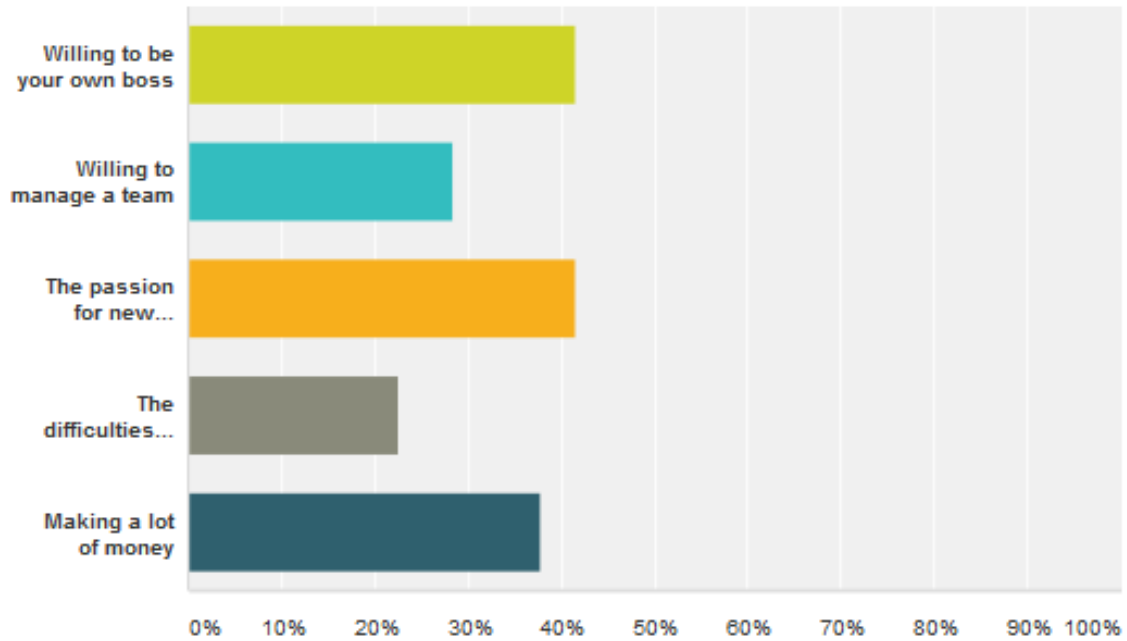

What would incite you to become an entrepreneur? (multiple answers)

Answered: 53 Skipped: 0

Answer Choices	Responses
▼ Willing to be your own boss	41.51% 22
▼ Willing to manage a team	28.30% 15
▼ The passion for new adventures	41.51% 22
▼ The difficulties to find a job	22.64% 12
▼ Making a lot of money	37.74% 20