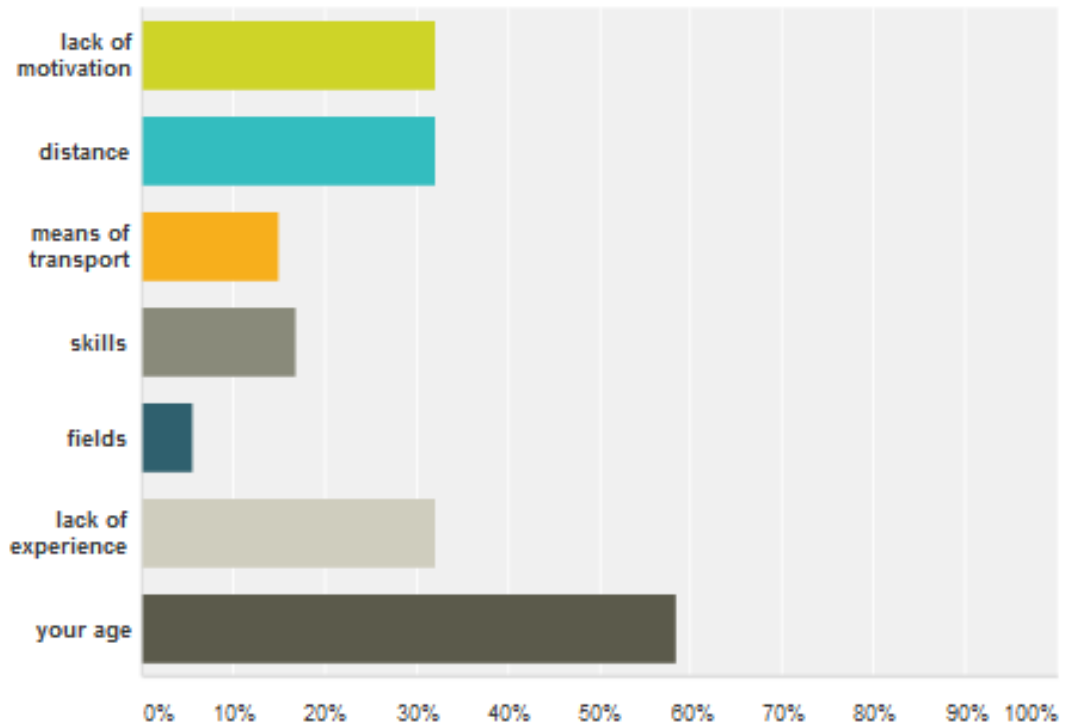

What problems do you have to find a summer or odd job or an internship? (multiple answers)

Answered: 53 Skipped: 0

Answer Choices	Responses
lack of motivation	32.08% 17
distance	32.08% 17
means of transport	15.09% 8
skills	16.98% 9
fields	5.66% 3
lack of experience	32.08% 17
your age	58.49% 31
Total Respondents: 53