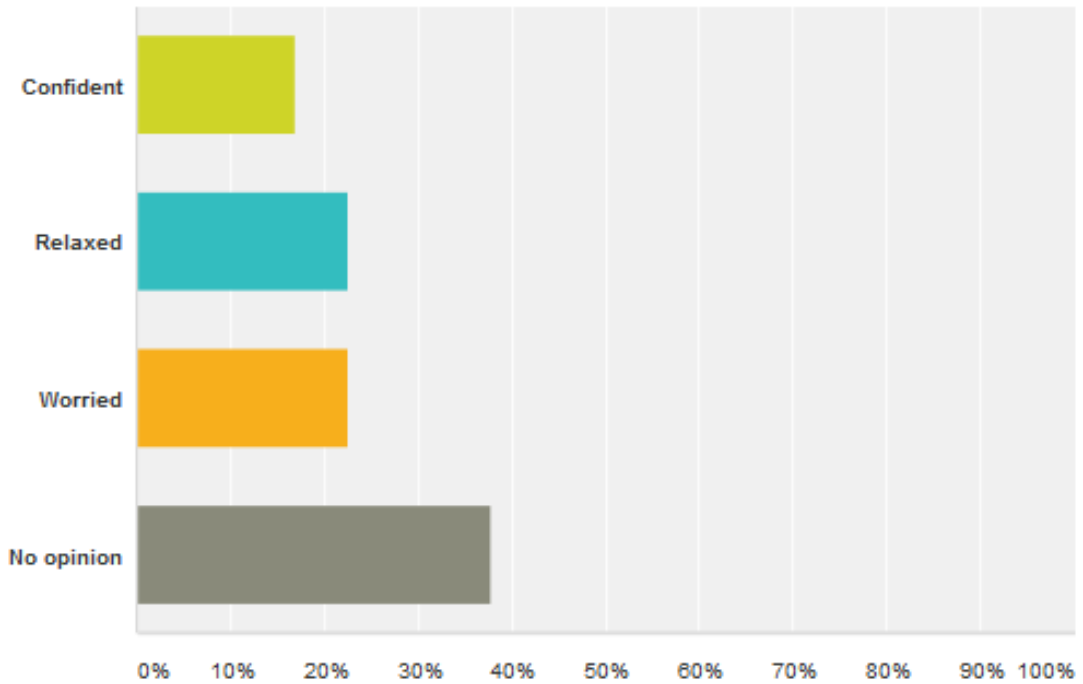

What would incite you to become an entrepreneur? (multiple answers)

Answered: 53 Skipped: 0

Answer Choices	Responses
▼ Willing to be your own boss	41.51% 22
▼ Willing to manage a team	28.30% 15
▼ The passion for new adventures	41.51% 22
▼ The difficulties to find a job	22.64% 12
▼ Making a lot of money	37.74% 20

Total Respondents: 53

When you think about your future are you :

Answered: 53 Skipped: 0

Answer Choices	Responses
▼ Confident	16.98% 9
▼ Relaxed	22.64% 12
▼ Worried	22.64% 12
▼ No opinion	37.74% 20
Total	53