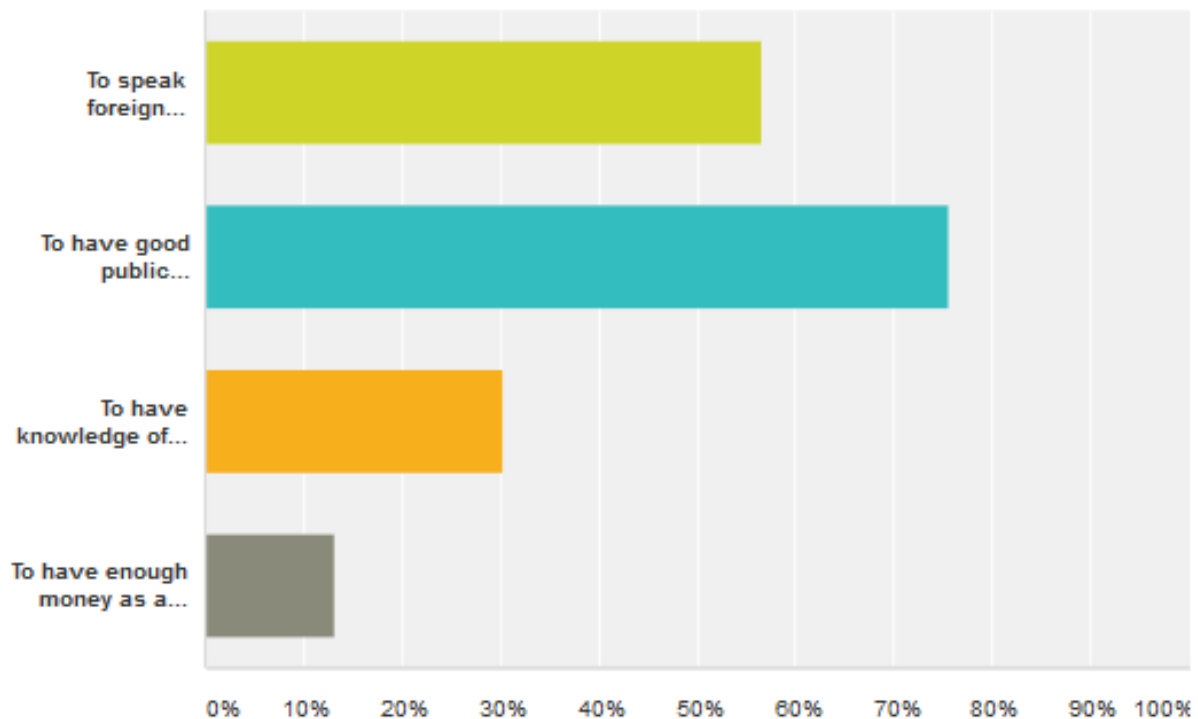

Categorize as...

Filter by Category

Showing 1 response

I start my business and work on my own

11/7/2015 10:48 AM [View respondent's answers](#)

What asset do you think is most important for a young entrepreneur?(multiple answers)

Answered: 53 Skipped: 0

Answer Choices	Responses
To speak foreign languages	56.60% 30
To have good public relations	75.47% 40
To have knowledge of financial issues	30.19% 16
To have enough money as a capital	13.21% 7