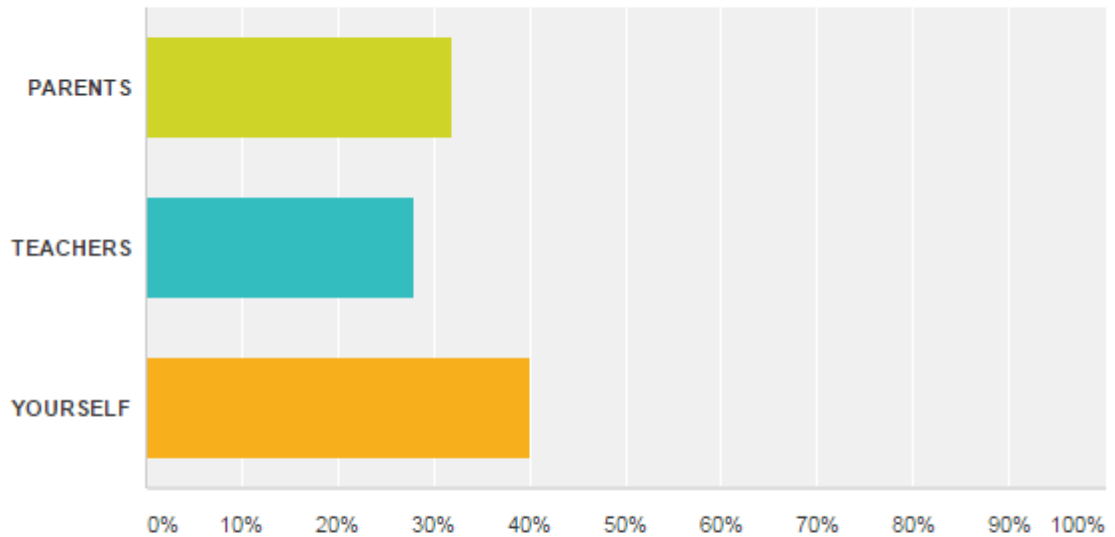

When you study you may feel a lot of pressure. From whom do you feel more?

Answered: 50 Skipped: 0

Answer Choices	Responses
▼ PARENTS	32.00% 16
▼ TEACHERS	28.00% 14
▼ YOURSELF	40.00% 20
Total	50

Showing 1 response