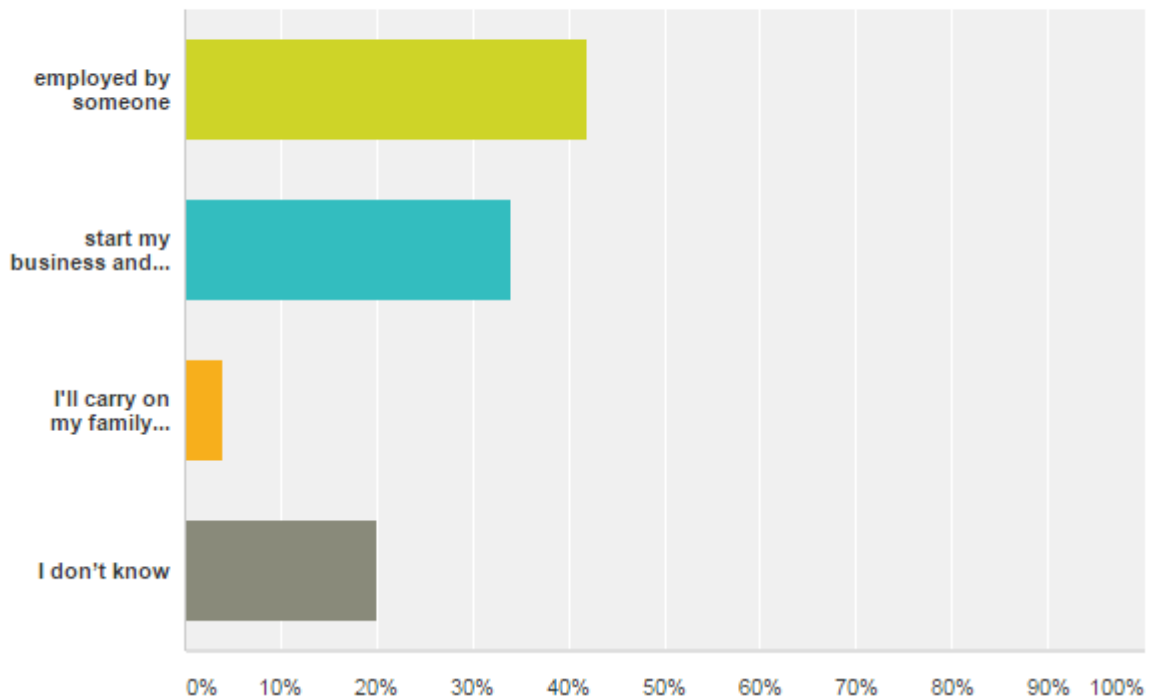

Total Respondents: 50

Do you feel prepared to start an adult life after high school?

Answered: 50 Skipped: 0

Answer Choices	Responses
YES	44.00% 22
NO	32.00% 16
I DON'T KNOW	24.00% 12
Total	50

Do you think you are ready to study abroad?

Answered: 50 Skipped: 0

Answer Choices	Responses
▼ YES	30.00% 15
▼ NO	48.00% 24
▼ I DON'T KNOW	22.00% 11
Total	50

How do you imagine your future job?

Answered: 50 Skipped: 0

Answer Choices	Responses
employed by someone	42.00% 21
start my business and employ others	34.00% 17
I'll carry on my family business	4.00% 2
I don't know	20.00% 10
Total	50